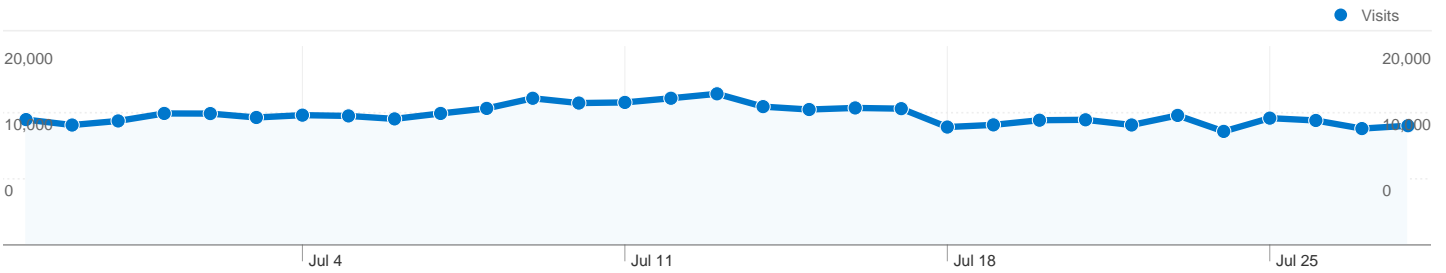

Site Usage

 405,939 Visits	 63.50% Bounce Rate
 964,545 Pageviews	 00:02:34 Avg. Time on Site
 2.38 Pages/Visit	 87.13% % New Visits

Visitors Overview

Map Overlay

Traffic Sources Overview

Content Overview

Pages	Pageviews	% Pageviews
/	142,513	14.78%
/video/2143.html	38,719	4.01%
/video/2265.html	22,062	2.29%
/video/3793.html	20,903	2.17%
/video/1077.html	18,290	1.90%

Country/Territory Detail: Indonesia

370,574 people visited this site

405,939 Visits

370,574 Absolute Unique Visitors

964,545 Pageviews

2.38 Average Pageviews

00:02:34 Time on Site

63.50% Bounce Rate

All traffic sources sent a total of 405,939 visits

10.74% Direct Traffic

1.81% Referring Sites

87.44% Search Engines

- Search Engines
354,967.00 (87.44%)
- Direct Traffic
43,607.00 (10.74%)
- Referring Sites
7,365.00 (1.81%)

405,939 visits came from 134 countries/territories

Site Usage

Country/Territory	Visits	Pages/Visit	Avg. Time on Site	% New Visits	Bounce Rate
Visits 405,939 % of Site Total: 100.00%	Pages/Visit 2.38 Site Avg: 2.38 (0.00%)	Avg. Time on Site 00:02:34 Site Avg: 00:02:34 (0.00%)	% New Visits 87.42% Site Avg: 87.13% (0.33%)	Bounce Rate 63.50% Site Avg: 63.50% (0.00%)	
Indonesia	340,389	2.38	00:02:30	87.84%	64.11%
(not set)	53,065	2.46	00:03:10	84.72%	57.53%
Malaysia	4,273	1.85	00:01:47	91.01%	74.19%
Saudi Arabia	1,048	2.83	00:03:19	82.54%	59.35%
United States	957	1.59	00:01:05	91.54%	77.85%
Australia	371	2.26	00:05:19	19.41%	63.07%
Singapore	355	2.42	00:02:46	87.61%	72.68%
Japan	345	2.06	00:01:32	83.19%	76.81%
Germany	298	1.65	00:00:53	93.96%	78.86%