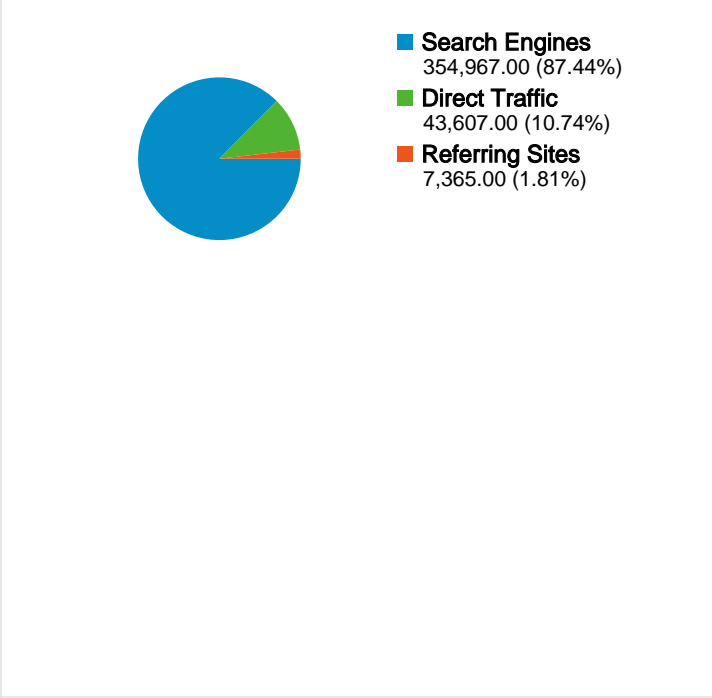

Site Usage

 405,939 Visits	 63.50% Bounce Rate
 964,545 Pageviews	 00:02:34 Avg. Time on Site
 2.38 Pages/Visit	 87.13% % New Visits

Visitors Overview

Map Overlay

Traffic Sources Overview

Content Overview

Pages	Pageviews	% Pageviews
/	142,513	14.78%
/video/2143.html	38,719	4.01%
/video/2265.html	22,062	2.29%
/video/3793.html	20,903	2.17%
/video/1077.html	18,290	1.90%

Country/Territory Detail: Indonesia

370,574 people visited this site

405,939 Visits

370,574 Absolute Unique Visitors

964,545 Pageviews

2.38 Average Pageviews

00:02:34 Time on Site

63.50% Bounce Rate

All traffic sources sent a total of 405,939 visits

10.74% Direct Traffic

1.81% Referring Sites

87.44% Search Engines

- Search Engines
354,967.00 (87.44%)
- Direct Traffic
43,607.00 (10.74%)
- Referring Sites
7,365.00 (1.81%)

405,939 visits came from 134 countries/territories

Site Usage

Country/Territory	Visits	Pages/Visit	Avg. Time on Site	% New Visits	Bounce Rate
Visits 405,939 % of Site Total: 100.00%	Pages/Visit 2.38 Site Avg: 2.38 (0.00%)	Avg. Time on Site 00:02:34 Site Avg: 00:02:34 (0.00%)	% New Visits 87.42% Site Avg: 87.13% (0.33%)	Bounce Rate 63.50% Site Avg: 63.50% (0.00%)	
Indonesia	340,389	2.38	00:02:30	87.84%	64.11%
(not set)	53,065	2.46	00:03:10	84.72%	57.53%
Malaysia	4,273	1.85	00:01:47	91.01%	74.19%
Saudi Arabia	1,048	2.83	00:03:19	82.54%	59.35%
United States	957	1.59	00:01:05	91.54%	77.85%
Australia	371	2.26	00:05:19	19.41%	63.07%
Singapore	355	2.42	00:02:46	87.61%	72.68%
Japan	345	2.06	00:01:32	83.19%	76.81%
Germany	298	1.65	00:00:53	93.96%	78.86%