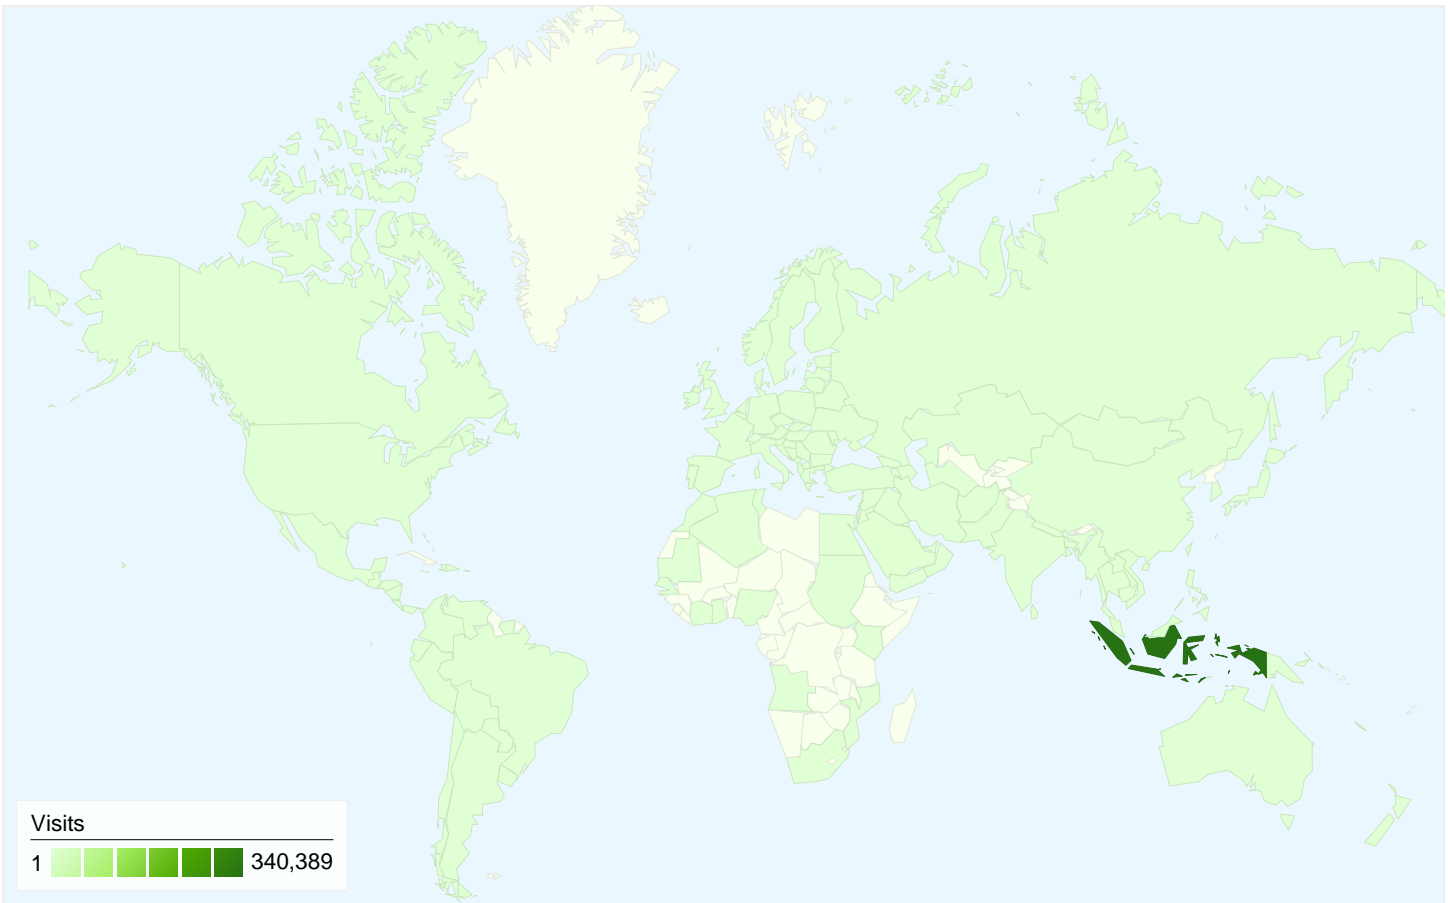

Country/Territory Detail: Indonesia

370,574 people visited this site

405,939 Visits

370,574 Absolute Unique Visitors

964,545 Pageviews

2.38 Average Pageviews

00:02:34 Time on Site

63.50% Bounce Rate

All traffic sources sent a total of 405,939 visits

10.74% Direct Traffic

1.81% Referring Sites

87.44% Search Engines

- Search Engines
354,967.00 (87.44%)
- Direct Traffic
43,607.00 (10.74%)
- Referring Sites
7,365.00 (1.81%)

Top Traffic Sources

Sources	Visits	% visits	Keywords	Visits	% visits
google (organic)	349,190	86.02%	youtube	46,168	13.01%
(direct) ((none))	43,606	10.74%	bokep	12,817	3.61%
yahoo (organic)	3,388	0.83%	you tube	11,015	3.10%
google.co.id (referral)	2,956	0.73%	video	5,536	1.56%
search (organic)	1,421	0.35%	telanjang	4,026	1.13%

405,939 visits came from 134 countries/territories

Site Usage

Country/Territory	Visits	Pages/Visit	Avg. Time on Site	% New Visits	Bounce Rate
Visits 405,939 % of Site Total: 100.00%	Pages/Visit 2.38 Site Avg: 2.38 (0.00%)	Avg. Time on Site 00:02:34 Site Avg: 00:02:34 (0.00%)	% New Visits 87.42% Site Avg: 87.13% (0.33%)	Bounce Rate 63.50% Site Avg: 63.50% (0.00%)	
Indonesia	340,389	2.38	00:02:30	87.84%	64.11%
(not set)	53,065	2.46	00:03:10	84.72%	57.53%
Malaysia	4,273	1.85	00:01:47	91.01%	74.19%
Saudi Arabia	1,048	2.83	00:03:19	82.54%	59.35%
United States	957	1.59	00:01:05	91.54%	77.85%
Australia	371	2.26	00:05:19	19.41%	63.07%
Singapore	355	2.42	00:02:46	87.61%	72.68%
Japan	345	2.06	00:01:32	83.19%	76.81%
Germany	298	1.65	00:00:53	93.96%	78.86%