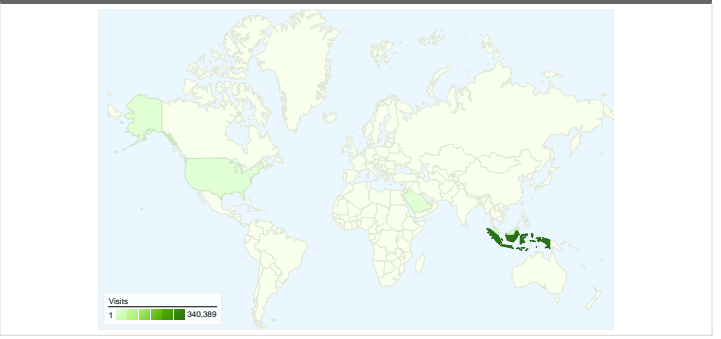

Site Usage

 405,939 Visits	 63.50% Bounce Rate
 964,545 Pageviews	 00:02:34 Avg. Time on Site
 2.38 Pages/Visit	 87.13% % New Visits

Visitors Overview

Map Overlay

Traffic Sources Overview

Content Overview

Pages	Pageviews	% Pageviews
/	142,513	14.78%
/video/2143.html	38,719	4.01%
/video/2265.html	22,062	2.29%
/video/3793.html	20,903	2.17%
/video/1077.html	18,290	1.90%

Country/Territory Detail: Indonesia

370,574 people visited this site

405,939 Visits

370,574 Absolute Unique Visitors

964,545 Pageviews

2.38 Average Pageviews

00:02:34 Time on Site

63.50% Bounce Rate

All traffic sources sent a total of 405,939 visits

10.74% Direct Traffic

1.81% Referring Sites

87.44% Search Engines

- Search Engines
354,967.00 (87.44%)
- Direct Traffic
43,607.00 (10.74%)
- Referring Sites
7,365.00 (1.81%)

405,939 visits came from 134 countries/territories

Site Usage

Country/Territory	Visits	Pages/Visit	Avg. Time on Site	% New Visits	Bounce Rate
Visits 405,939 % of Site Total: 100.00%	Pages/Visit 2.38 Site Avg: 2.38 (0.00%)	Avg. Time on Site 00:02:34 Site Avg: 00:02:34 (0.00%)	% New Visits 87.42% Site Avg: 87.13% (0.33%)	Bounce Rate 63.50% Site Avg: 63.50% (0.00%)	
Indonesia	340,389	2.38	00:02:30	87.84%	64.11%
(not set)	53,065	2.46	00:03:10	84.72%	57.53%
Malaysia	4,273	1.85	00:01:47	91.01%	74.19%
Saudi Arabia	1,048	2.83	00:03:19	82.54%	59.35%
United States	957	1.59	00:01:05	91.54%	77.85%
Australia	371	2.26	00:05:19	19.41%	63.07%
Singapore	355	2.42	00:02:46	87.61%	72.68%
Japan	345	2.06	00:01:32	83.19%	76.81%
Germany	298	1.65	00:00:53	93.96%	78.86%