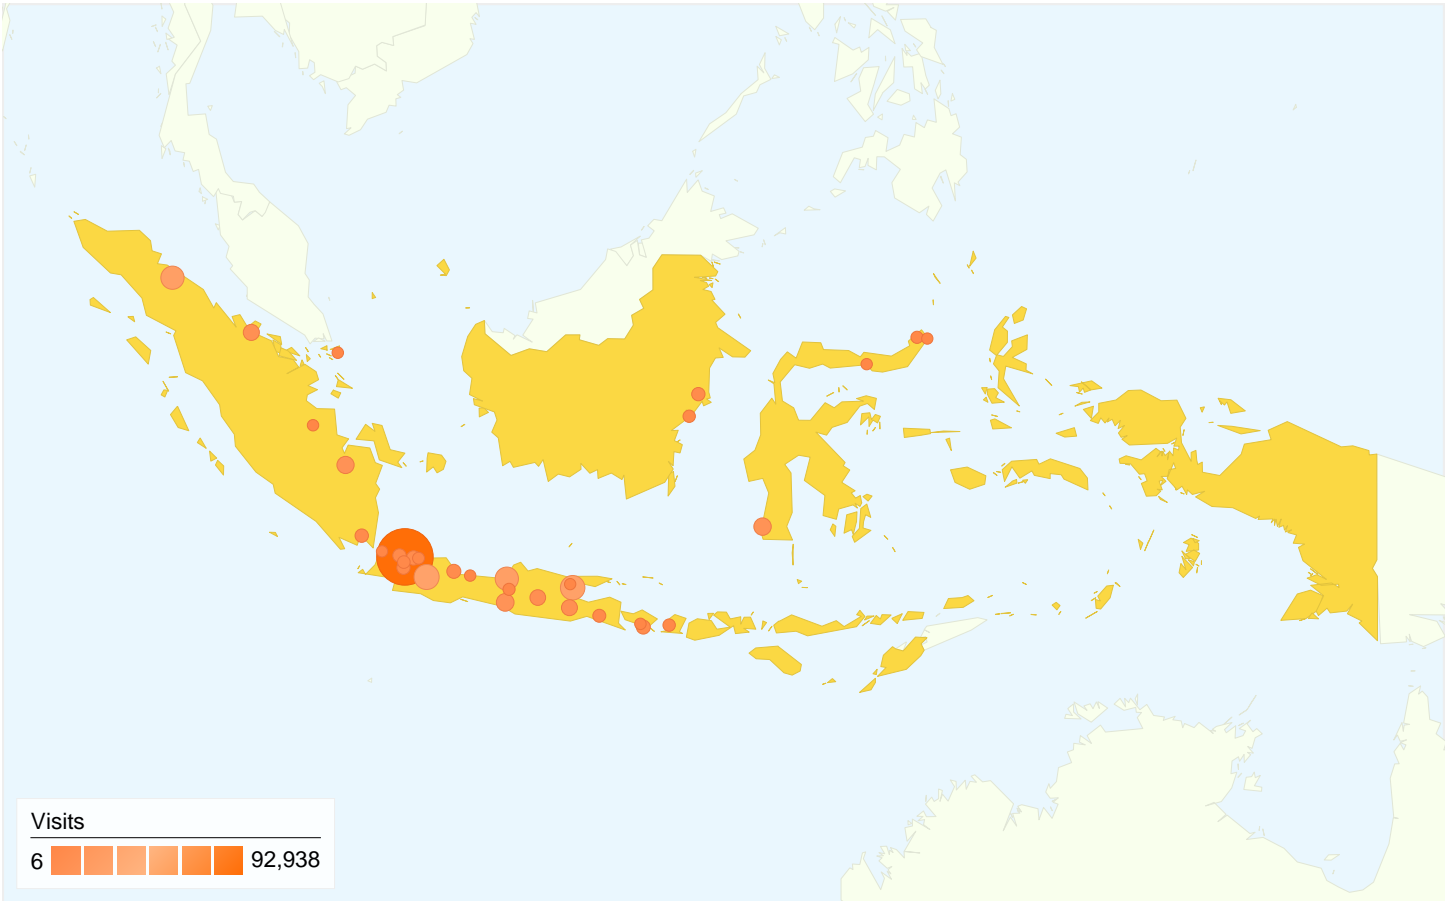

405,939 visits came from 134 countries/territories

Site Usage

Country/Territory	Visits	Pages/Visit	Avg. Time on Site	% New Visits	Bounce Rate
Visits 405,939 % of Site Total: 100.00%	Pages/Visit 2.38 Site Avg: 2.38 (0.00%)	Avg. Time on Site 00:02:34 Site Avg: 00:02:34 (0.00%)	% New Visits 87.42% Site Avg: 87.13% (0.33%)	Bounce Rate 63.50% Site Avg: 63.50% (0.00%)	
Indonesia	340,389	2.38	00:02:30	87.84%	64.11%
(not set)	53,065	2.46	00:03:10	84.72%	57.53%
Malaysia	4,273	1.85	00:01:47	91.01%	74.19%
Saudi Arabia	1,048	2.83	00:03:19	82.54%	59.35%
United States	957	1.59	00:01:05	91.54%	77.85%
Australia	371	2.26	00:05:19	19.41%	63.07%
Singapore	355	2.42	00:02:46	87.61%	72.68%
Japan	345	2.06	00:01:32	83.19%	76.81%
Germany	298	1.65	00:00:53	93.96%	78.86%

South Korea	294	4.12	00:03:54	69.73%	55.78%
					1 - 10 of 134

Pages on this site were viewed a total of 964,545 times

964,545 Pageviews

782,688 Unique Views

63.50% Bounce Rate

Top Content

Pages	Pageviews	% Pageviews
/	142,513	14.78%
/video/2143.html	38,719	4.01%
/video/2265.html	22,062	2.29%
/video/3793.html	20,903	2.17%
/video/1077.html	18,290	1.90%

This country/territory sent 340,389 visits via 34 cities

Site Usage

City	Visits	Pages/Visit	Avg. Time on Site	% New Visits	Bounce Rate
Visits 340,389 % of Site Total: 83.85%	Pages/Visit 2.38 Site Avg: 2.38 (-0.03%)	Avg. Time on Site 00:02:30 Site Avg: 00:02:34 (-2.64%)	% New Visits 87.84% Site Avg: 87.13% (0.82%)	Bounce Rate 64.11% Site Avg: 63.50% (0.96%)	
Jakarta	92,938	2.49	00:02:58	85.03%	62.42%
Bandung	28,253	2.35	00:02:18	87.98%	64.99%
Surabaya	27,058	2.24	00:02:28	87.52%	65.00%
(not set)	26,004	2.46	00:02:26	88.41%	64.21%
Semarang	24,547	2.22	00:02:07	89.93%	65.06%
Medan	24,468	2.45	00:02:19	90.66%	63.98%
Yogyakarta	13,102	2.33	00:02:16	89.62%	65.59%
Makassar	12,589	2.24	00:02:20	89.05%	66.58%
Palembang	12,100	2.24	00:02:06	91.52%	65.03%