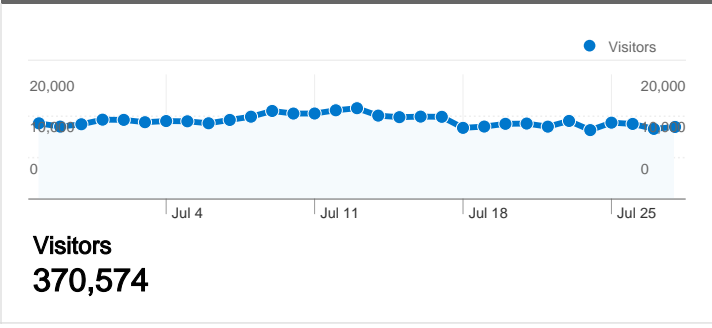

Site Usage

 405,939 Visits	 63.50% Bounce Rate
 964,545 Pageviews	 00:02:34 Avg. Time on Site
 2.38 Pages/Visit	 87.13% % New Visits

Visitors Overview

Map Overlay

Traffic Sources Overview

Content Overview

Pages	Pageviews	% Pageviews
/	142,513	14.78%
/video/2143.html	38,719	4.01%
/video/2265.html	22,062	2.29%
/video/3793.html	20,903	2.17%
/video/1077.html	18,290	1.90%

Country/Territory Detail: Indonesia

370,574 people visited this site

405,939 Visits

370,574 Absolute Unique Visitors

964,545 Pageviews

2.38 Average Pageviews

00:02:34 Time on Site

63.50% Bounce Rate

All traffic sources sent a total of 405,939 visits

10.74% Direct Traffic

1.81% Referring Sites

87.44% Search Engines

- Search Engines
354,967.00 (87.44%)
- Direct Traffic
43,607.00 (10.74%)
- Referring Sites
7,365.00 (1.81%)